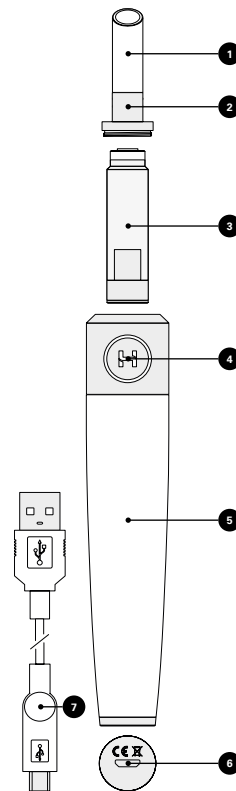

### Hooky Classic

Height : 175 mm

Diameter : 28 mm

Weight : 170 g

Battery : 1300 MAh

Autonomy : Aprox. 1h30

### Cartridge\*

Capacity : 3 mL

Duration : Aprox. 1h15

## SET UP

- Unscrew the cap 2
- Put the cartridge 3,  
(remove the plastic film)
- Screw the cap 2

## USE

Pull on the mouth tip 1, the LED indicator 4 will light during the draw time.